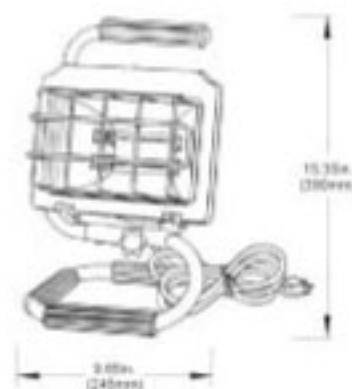

Tungsten Halogen Portable Worklite

Item Number: HLK-560Q

**DIMENSIONS****PART LIST**

No.	Parts Name	Specification	Qty	Remark
1	Housing	Die-cast Aluminum	1	
2	Frame	Die-cast Aluminum	1	
3	Reflector	Aluminum	1	
4	Glass	Tempered Glass	1	
5	Guard Grill	Steel Wire	1	
6	Handle	Rubber	1	
7	Stand Pad	Rubber	3	
8	Bulb	300W / 110-130V	2	
9	Supply Cord	SJTW, 18AWG × 3C, 105 °C	1	