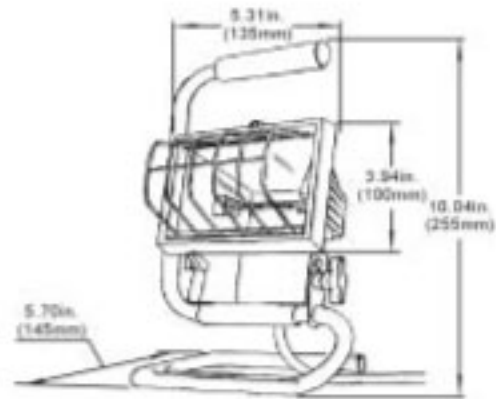

Tungsten Halogen Portable Worklite

Item Number: HLK-150BU

**DIMENSIONS****PART LIST**

No.	Parts Name	Specification	Qty	Remark
1	Housing	Die-cast Aluminum	1	
2	Frame	Die-cast Aluminum	1	
3	Reflector	Aluminum	1	
4	Glass	Tempered Glass	1	
5	Guard Grill	Steel Wire	1	
6	Bulb	150W / 110-130V	1	
7	Stand	Painted steel	1	
8	Power supply cord	SJTW, 18AWG×3C, 105 °C	1	