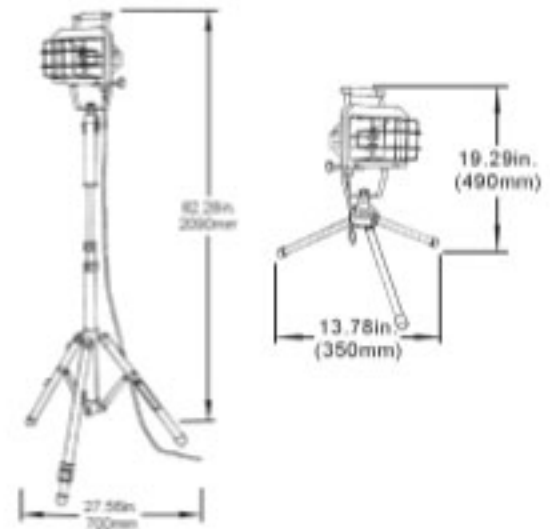

Tungsten Halogen Portable Worklite

Item Number: HLS-560Q/1

**DIMENSIONS****PART LIST**

No.	Parts Name	Specification	Qty	Remark
1	Housing	Die-cast Aluminum	1	
2	Frame	Die-cast Aluminum	1	
3	Reflector	Aluminum	1	
4	Glass	Tempered Glass	1	
5	Guard Grill	Steel Wire	1	
6	Bulb	300W / 110-130V	2	
7	Tripod Stand	Painted steel	1 set	
8	Supply Cord	SJTW, 18AWG × 3C, 105 °C	1	