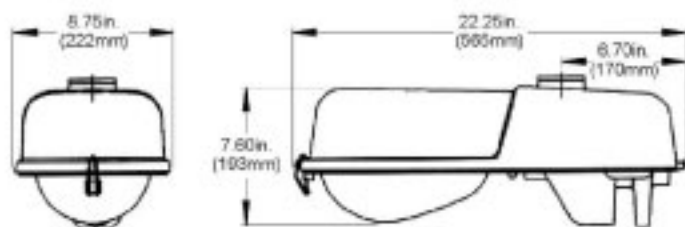

Item No.: **RW621-C**

Applications

Ideal for Highway, barnyards, parking lots, rural homes, public entrances, off-street areas, or other commercial and residential applications.

Specification Features

- UL listed for wet locations
- Optional dusk to dawn W/ twist-lock photo control
- Aluminum reflector is designed for maximum photometric efficiency and optimum light distribution
- Precision die cast aluminum housing with powder coating finish
- Come with heat impact glass lens
- Ideal for HPS 150 Watts and MH 175 Watts Max

Engineering Dimensions

Line Drawing

Packing Information

Weights	Cubit Feet	Master Carton Qty	40' Container Qty
9.04LBS	1.126'	1 PC	1800 PCS