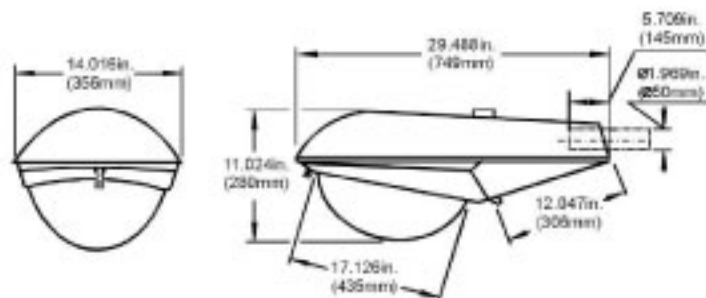

Engineering Dimensions

Line Drawing

Packing Information

Weights	Cubit Feet	Master Carton Qty	40' Container Qty
22.88LBS	2.75'	1 PC	740 PCS