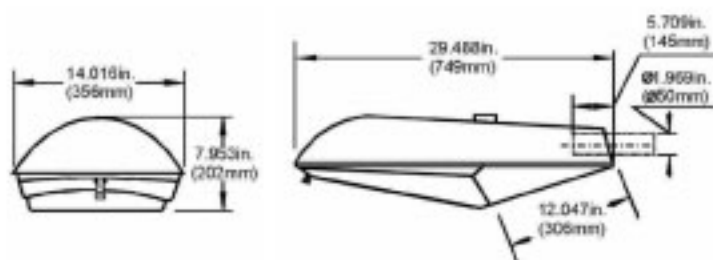

Engineering Dimensions

Line Drawing

Packing Information

Weights	Cubit Feet	Master Carton Qty	40' Container Qty
18.65LBS	2.156'	1 PC	950 PCS