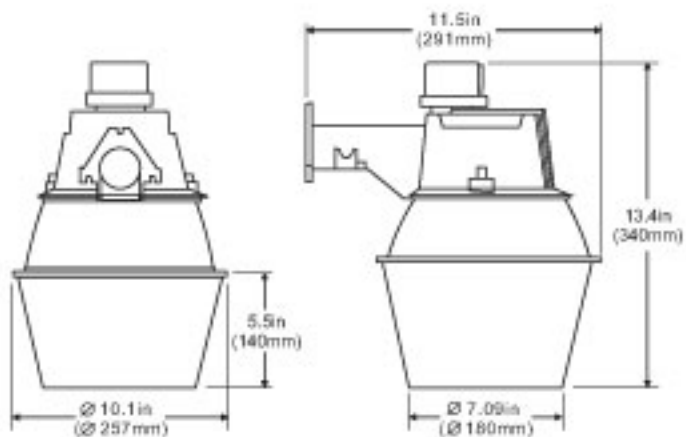

Specification Features

- UL listed for wet locations
- Precision die cast aluminum housing with powder coating finish and UV-stabilized acrylic lens
- Aluminum reflector
- Dusk to dawn W/ twist-lock photo control
- Mounting hardware included
- Lampholder E-39, 4KV, UL approved
- Ideal for HPS 150 Watts and MV 175 Watts Max

Engineering Dimensions

Line Drawing

Packing Information

Weights	Cubit Feet	Master Carton Qty	40' Container Qty
8.38LBS	0.784'	1 PC	2500 PCS