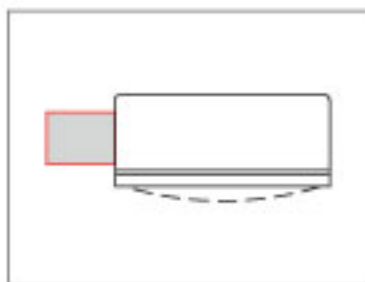

Item No.: AR823M-F-AM

Applications

For walkways, driveways, tennis courts, malls, shopping centers, commercial and industrial complexes, residential areas, and parkway lighting.

Specification Features

- UL and CUL listed for wet locations
- Formed aluminum housing with powder coating finished
- Vertical lamp units
- Heat and impact resistant flat clear tempered glass or convex tempered glass
- Two mounting options are available
- Ideal for HPS and MH 400 Watts Max for flat lens, 1000 watts reduced envelop lamp(BT-37) is capable with convex lens

Engineering Dimensions

Line Drawing

Mounting Bracket

Arm Mount(AM)

Spider Mount(SP)