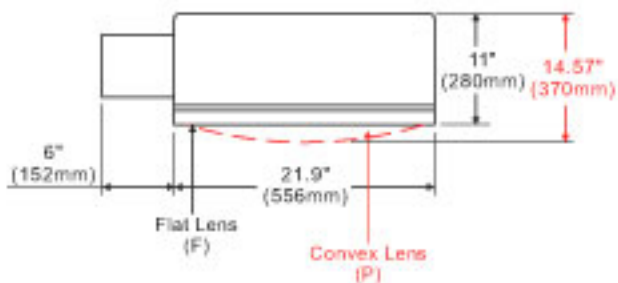

Item No.: AR823M-F-AM

Applications

For walkways, driveways, tennis courts, malls, shopping centers, commercial and industrial complexes, residential areas, and parkway lighting.

Specification Features

- UL and CUL listed for wet locations
- Formed aluminum housing with powder coating finished
- Vertical lamp units
- Heat and impact resistant flat clear tempered glass or convex tempered glass
- Two mounting options are available
- Ideal for HPS and MH 400 Watts Max for flat lens, 1000 watts reduced envelop lamp(BT-37) is capable with convex lens

Engineering Dimensions

Line Drawing

Mounting Bracket

Arm Mount(AM)

Spider Mount(SP)